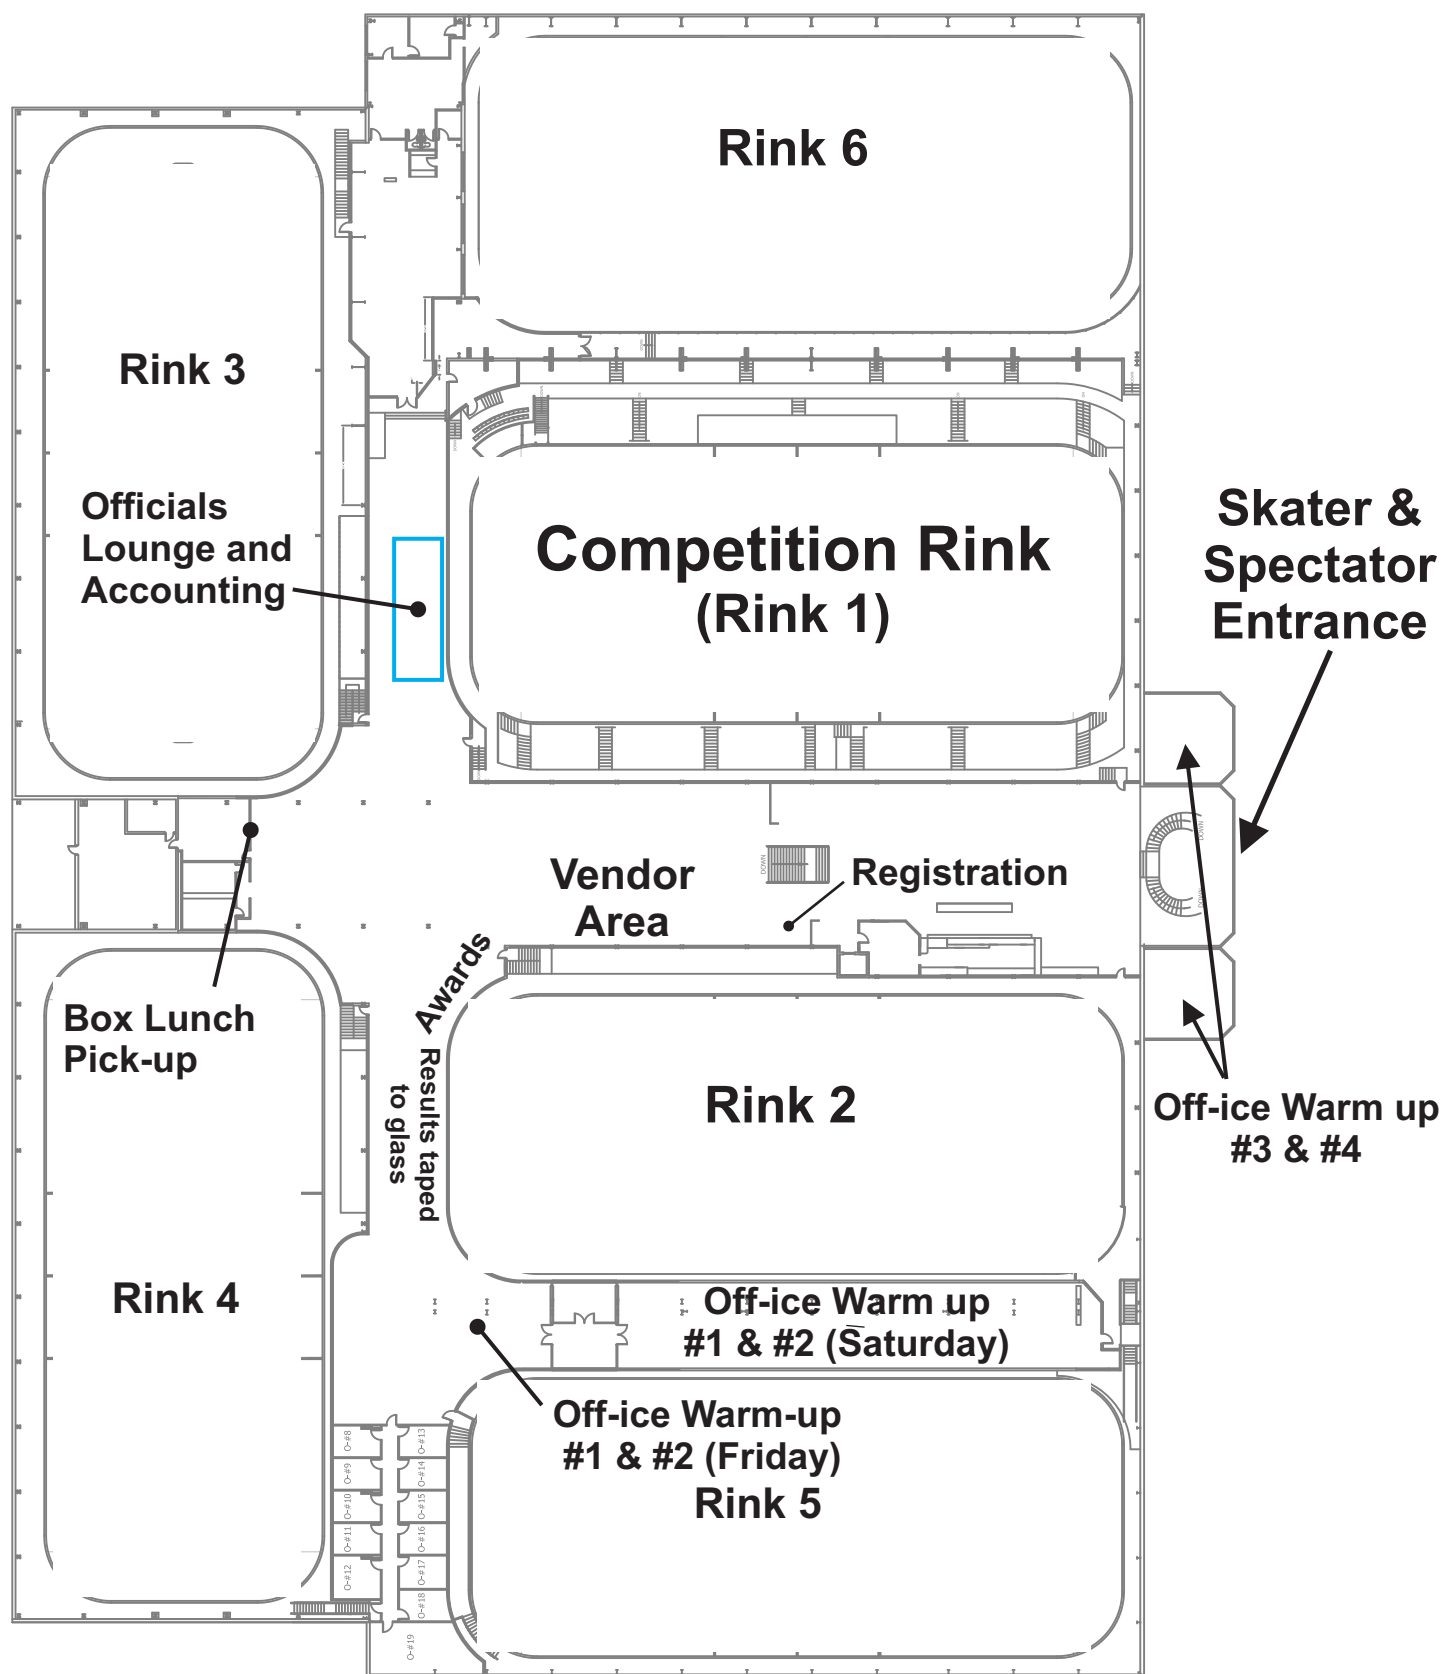

Drop-off & Pick-up at Skater and Spectator Entrance

Second Floor Plan

Skater Flow for Competition

(Located On Ground Floor)

Competition Locker Rooms

(Located On Ground Floor)

Skater Exit
(Kiss and Cry)

Skater
Entrance

Notes:
All Locker Rooms
are the Same Size
Shared Bathrooms
can be Locked
from Each Side

Restricted Area - Credentials Only

Non-Competition
Diverted thru Rink 2

Restaurants within 3 Miles

- Bertucci's
- TGI Fridays
- Subway
- Regina Pizzeria
- Ruby Thai Kitchen
- Olive Garden
- The Texas BBQ Company
- Guiseppe's Grille
- Tandoori Grill
- Ninety Nine Restaurant
- LongHorn Steakhouse
- Yoong Tong Thai Restaurant
- China Taste
- S J Solomon Pond Food
- D'Angelo Grilled Sandwiches
- Romaine's
- Panera Bread
- Linguine's Italian Eatery