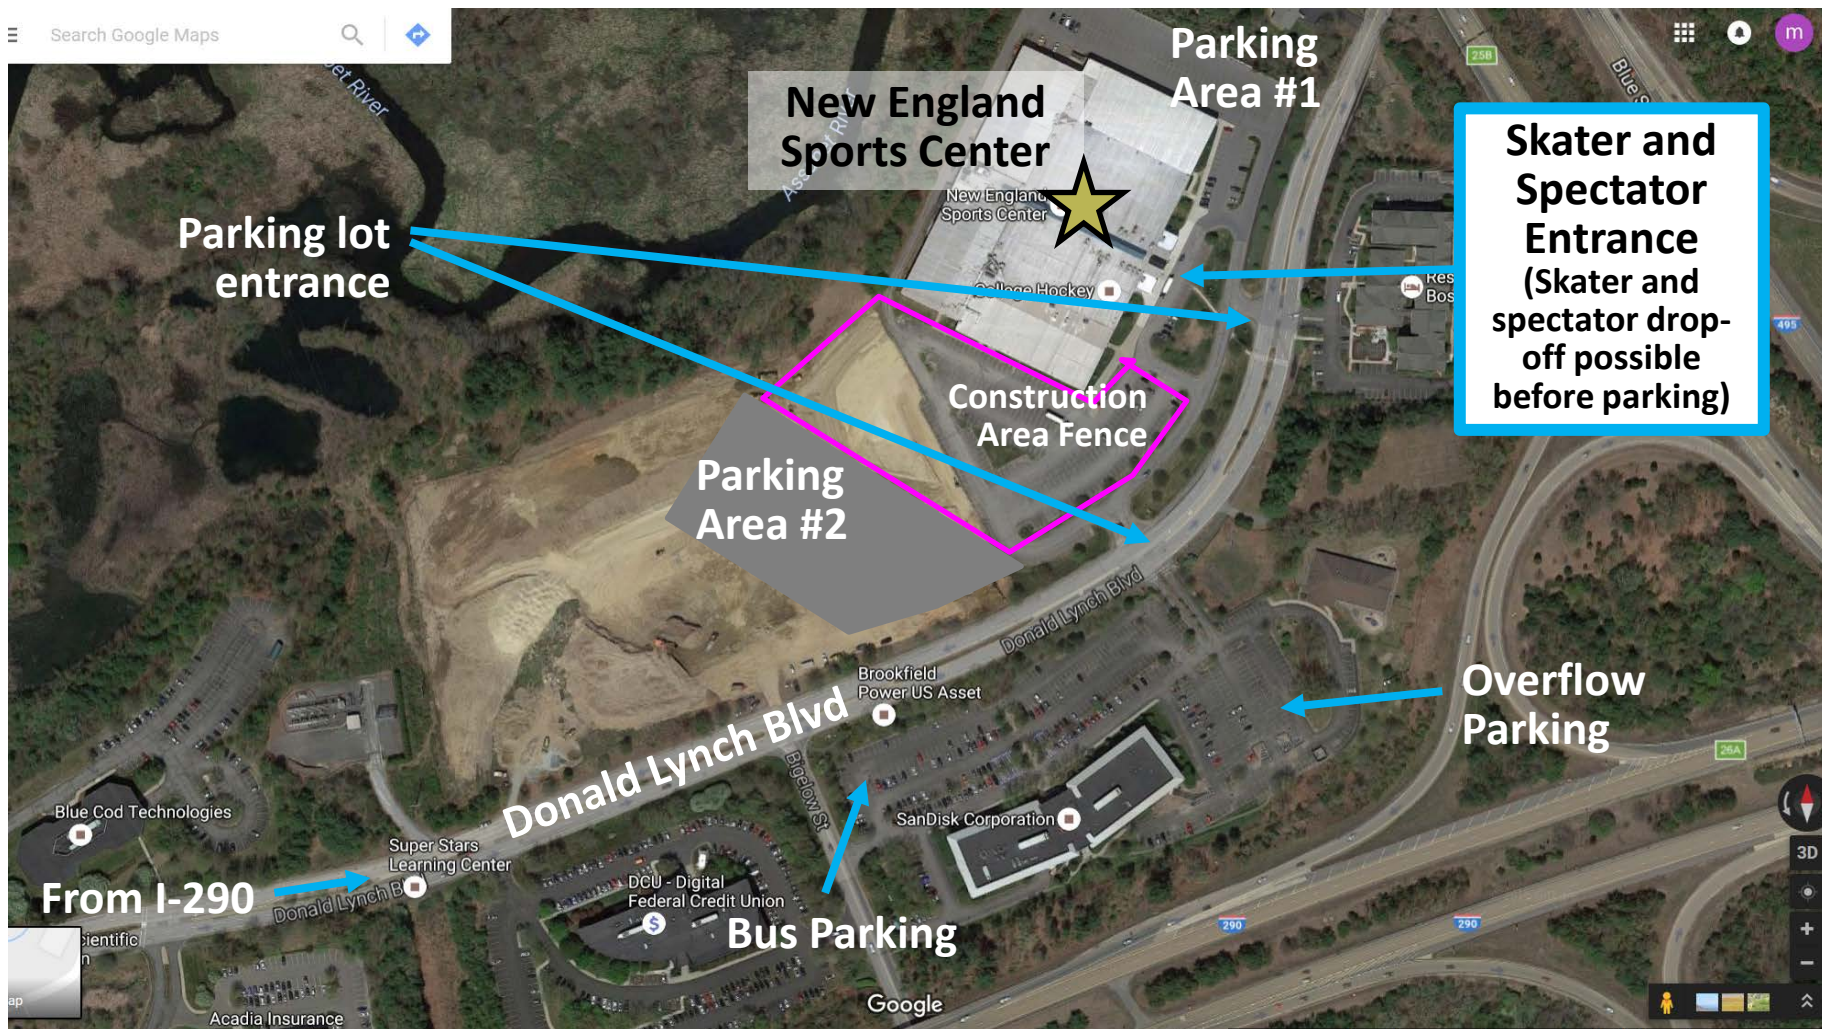

New England Challenge Cup 2016 Venue Information

14 – 15 October 2016

Directions to New England Sports Center

121 Donald Lynch Boulevard, Marlborough, MA 01752

Take Exit 25B from I-495 on to I-290 West
Take Exit 25B from I-290 on to Solomon Pond Mall Rd
Take first right on to Donald Lynch Blvd
Follow 2 miles to New England Sports Center on left

Parking Locations

New England Sports Center

121 Donald Lynch Boulevard, Marlborough, MA 01752

Bus Instructions

- Minimize time at drop-off / pick-up
- No Idling
- Call bus for pick-up when all passengers are assembled at front entrance and bus coordinator gives the okay
- Park busses beyond overflow lots
- Cooperation is essential: Have had cases where ambulance could not reach the rink during medical emergency because of bus congestion

Drop-off & Pick-up at Skater and Spectator Entrance

Second Floor Plan

Skater Flow for Competition

(Located On Ground Floor)

Competition Locker Rooms

(Located On Ground Floor)

Skater Exit
(Kiss and Cry)

Skater
Entrance

Notes:
All Locker Rooms
are the Same Size
Shared Bathrooms
can be Locked
from Each Side

Restricted Area - Credentials Only

Non-Competition
Diverted thru Rink 2

Restaurants within 3 Miles

- Bertucci's
- TGI Fridays
- Subway
- Regina Pizzeria
- Ruby Thai Kitchen
- Olive Garden
- The Texas BBQ Company
- Guiseppe's Grille
- Tandoori Grill
- Ninety Nine Restaurant
- LongHorn Steakhouse
- Yoong Tong Thai Restaurant
- China Taste
- S J Solomon Pond Food
- D'Angelo Grilled Sandwiches
- Romaine's
- Panera Bread
- Linguine's Italian Eatery