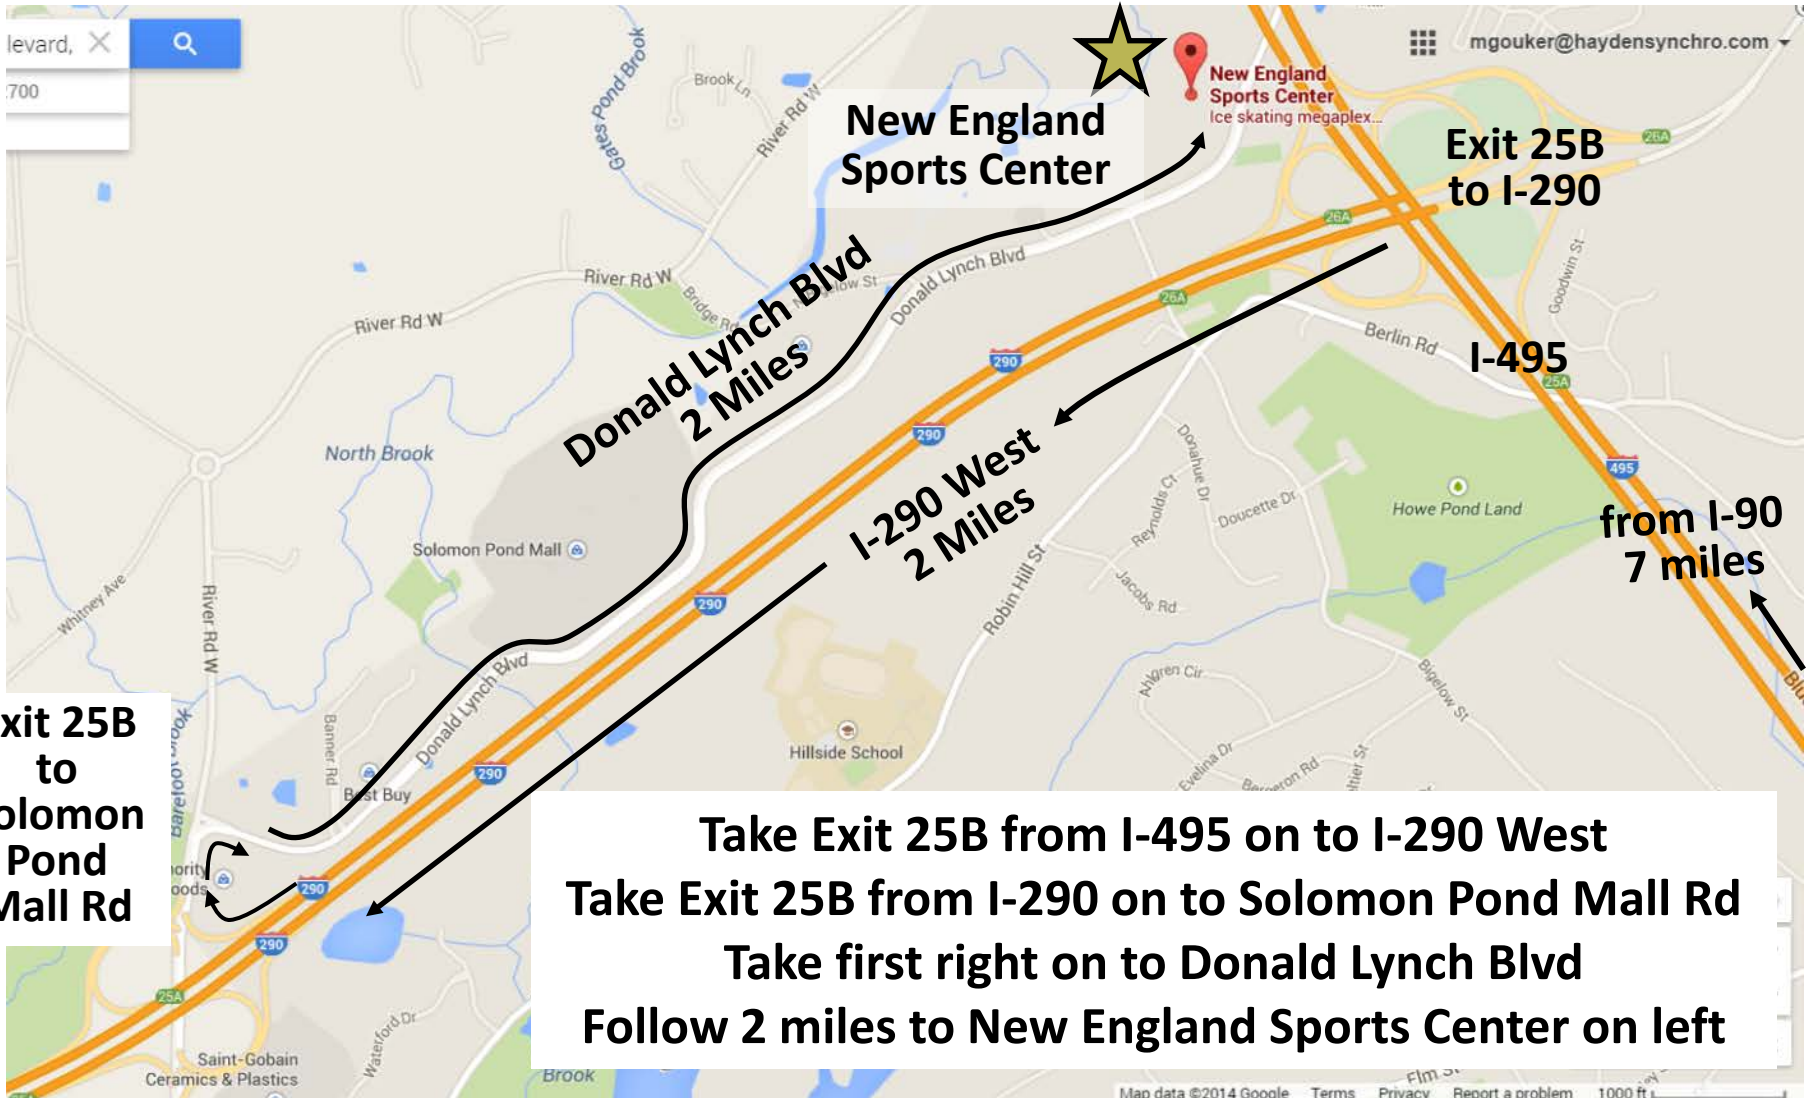

New England Challenge Cup 2016 Venue Information

14 – 15 October 2016

Directions to New England Sports Center

121 Donald Lynch Boulevard, Marlborough, MA 01752

Take Exit 25B from I-495 on to I-290 West
Take Exit 25B from I-290 on to Solomon Pond Mall Rd
Take first right on to Donald Lynch Blvd
Follow 2 miles to New England Sports Center on left

Parking Locations

New England Sports Center

121 Donald Lynch Boulevard, Marlborough, MA 01752

Bus Instructions

- Minimize time at drop-off / pick-up
- No Idling
- Call bus for pick-up when all passengers are assembled at front entrance and bus coordinator gives the okay
- Park busses beyond overflow lots
- Cooperation is essential: Have had cases where ambulance could not reach the rink during medical emergency because of bus congestion

Drop-off & Pick-up at Skater and Spectator Entrance

Second Floor Plan

Skater Flow for Competition

(Located On Ground Floor)

Competition Locker Rooms

(Located On Ground Floor)

Skater Exit
(Kiss and Cry)

Skater
Entrance

Notes:
All Locker Rooms
are the Same Size
Shared Bathrooms
can be Locked
from Each Side

Restricted Area - Credentials Only

Non-Competition
Diverted thru Rink 2

Restaurants within 3 Miles

- Bertucci's
- TGI Fridays
- Subway
- Regina Pizzeria
- Ruby Thai Kitchen
- Olive Garden
- The Texas BBQ Company
- Guiseppe's Grille
- Tandoori Grill
- Ninety Nine Restaurant
- LongHorn Steakhouse
- Yoong Tong Thai Restaurant
- China Taste
- S J Solomon Pond Food
- D'Angelo Grilled Sandwiches
- Romaine's
- Panera Bread
- Linguine's Italian Eatery