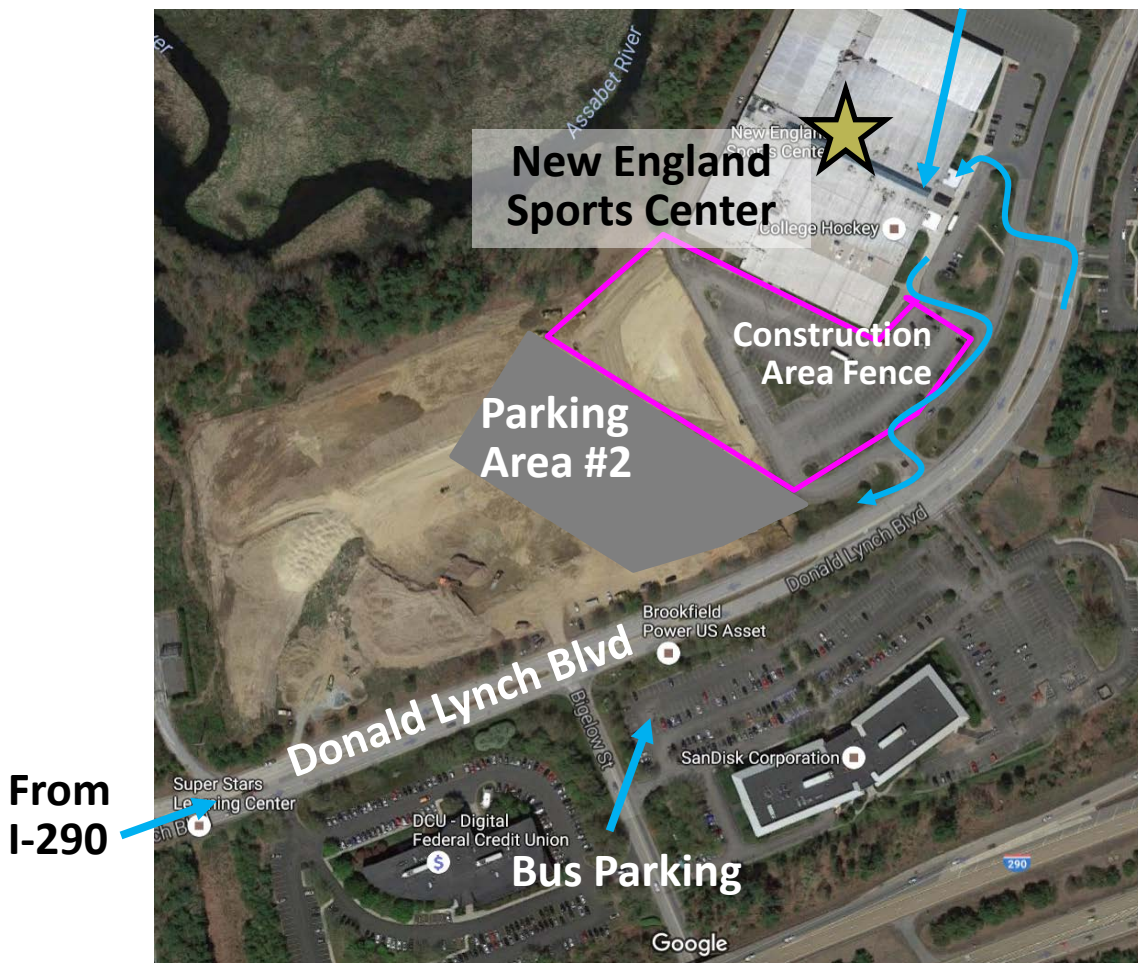

- Minimize time at drop-off / pick-up
- No Idling
- Call bus for pick-up when all passengers are assembled at front entrance and bus coordinator gives the okay
- Park busses beyond overflow lots
- Cooperation is essential: Have had cases where ambulance could not reach the rink during medical emergency because of bus congestion

Drop-off & Pick-up at Skater and Spectator Entrance