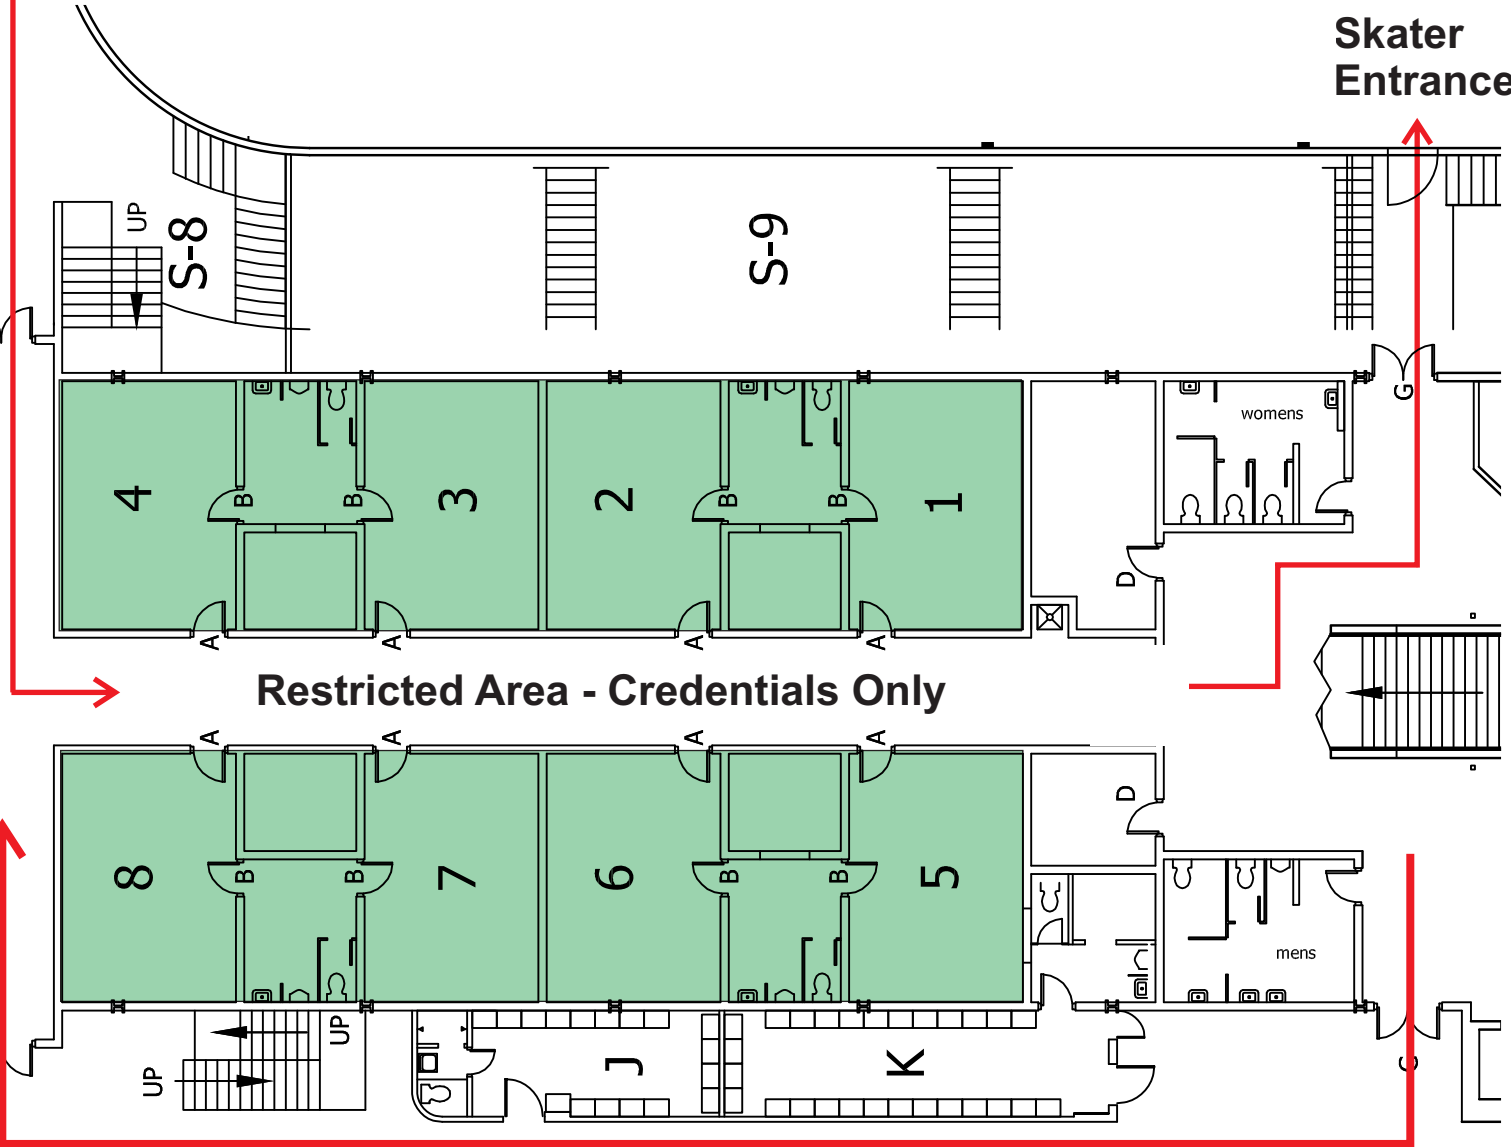

Drop-off & Pick-up at Skater and Spectator Entrance

Second Floor Plan

Skater Flow for Competition

(Located On Ground Floor)

Competition Locker Rooms

(Located On Ground Floor)

Skater Exit
(Kiss and Cry)

Skater
Entrance

Notes:
All Locker Rooms
are the Same Size
Shared Bathrooms
can be Locked
from Each Side

Restricted Area - Credentials Only

Non-Competition
Diverted thru Rink 2

Restaurants within 3 Miles

- Bertucci's
- TGI Fridays
- Subway
- Regina Pizzeria
- Ruby Thai Kitchen
- Olive Garden
- The Texas BBQ Company
- Guiseppe's Grille
- Tandoori Grill
- Ninety Nine Restaurant
- LongHorn Steakhouse
- Yoong Tong Thai Restaurant
- China Taste
- S J Solomon Pond Food
- D'Angelo Grilled Sandwiches
- Romaine's
- Panera Bread
- Linguine's Italian Eatery