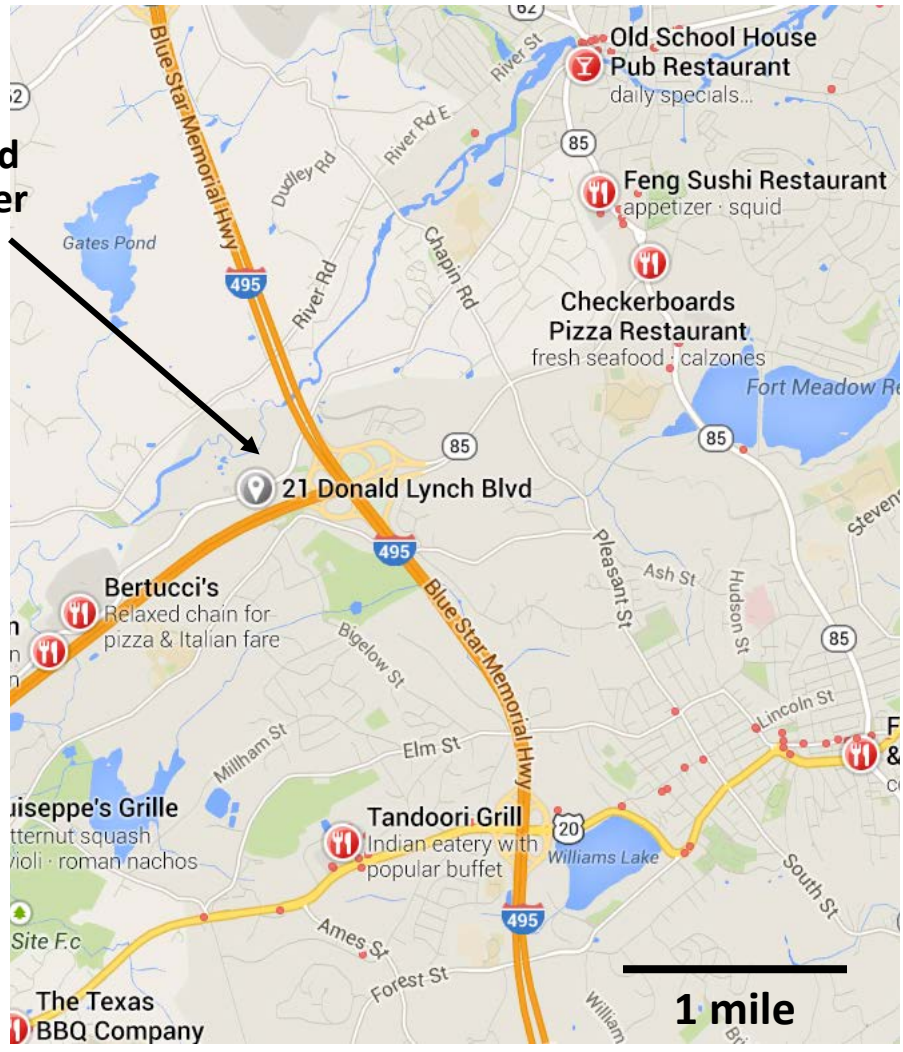

Restaurants within 3 Miles

- Bertucci's
- TGI Fridays
- Subway
- Regina Pizzeria
- Ruby Thai Kitchen
- Olive Garden
- The Texas BBQ Company
- Guiseppe's Grille
- Tandoori Grill
- Ninety Nine Restaurant
- LongHorn Steakhouse
- Yoong Tong Thai Restaurant
- China Taste
- S J Solomon Pond Food
- D'Angelo Grilled Sandwiches
- Romaine's
- Panera Bread
- Linguine's Italian Eatery

New England Sports Center