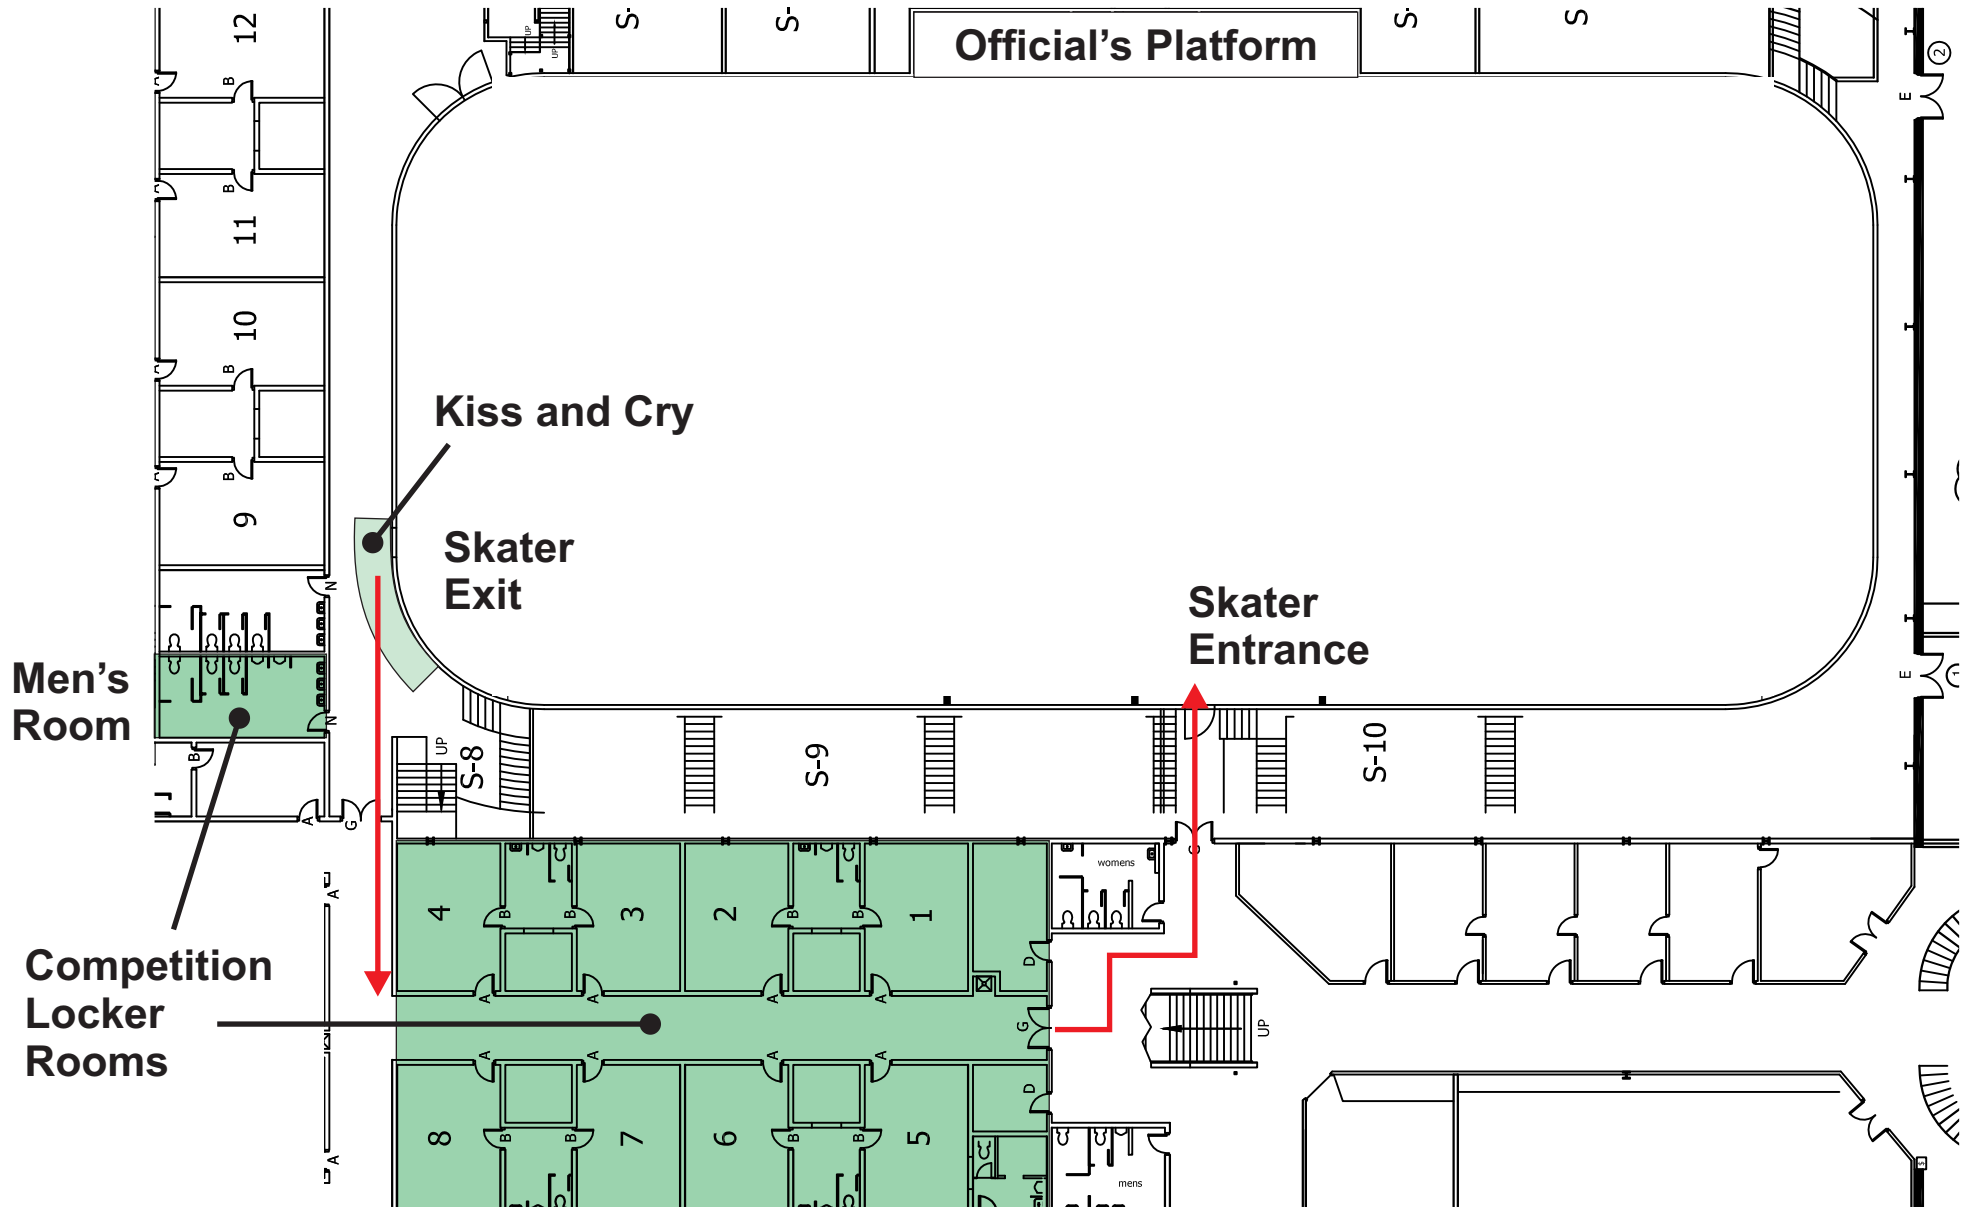

Drop-off & Pick-up at Skater and Spectator Entrance

Second Floor Plan

Skater Flow for Competition

(Located On Ground Floor)

Competition Locker Rooms

(Located On Ground Floor)

Skater Exit
(Kiss and Cry)

Skater
Entrance

Notes:
All Locker Rooms
are the Same Size
Shared Bathrooms
can be Locked
from Each Side

Restricted Area - Credentials Only

Non-Competition
Diverted thru Rink 2

Restaurants within 3 Miles

- Bertucci's
- TGI Fridays
- Subway
- Regina Pizzeria
- Ruby Thai Kitchen
- Olive Garden
- The Texas BBQ Company
- Guiseppe's Grille
- Tandoori Grill
- Ninety Nine Restaurant
- LongHorn Steakhouse
- Yoong Tong Thai Restaurant
- China Taste
- S J Solomon Pond Food
- D'Angelo Grilled Sandwiches
- Romaine's
- Panera Bread
- Linguine's Italian Eatery